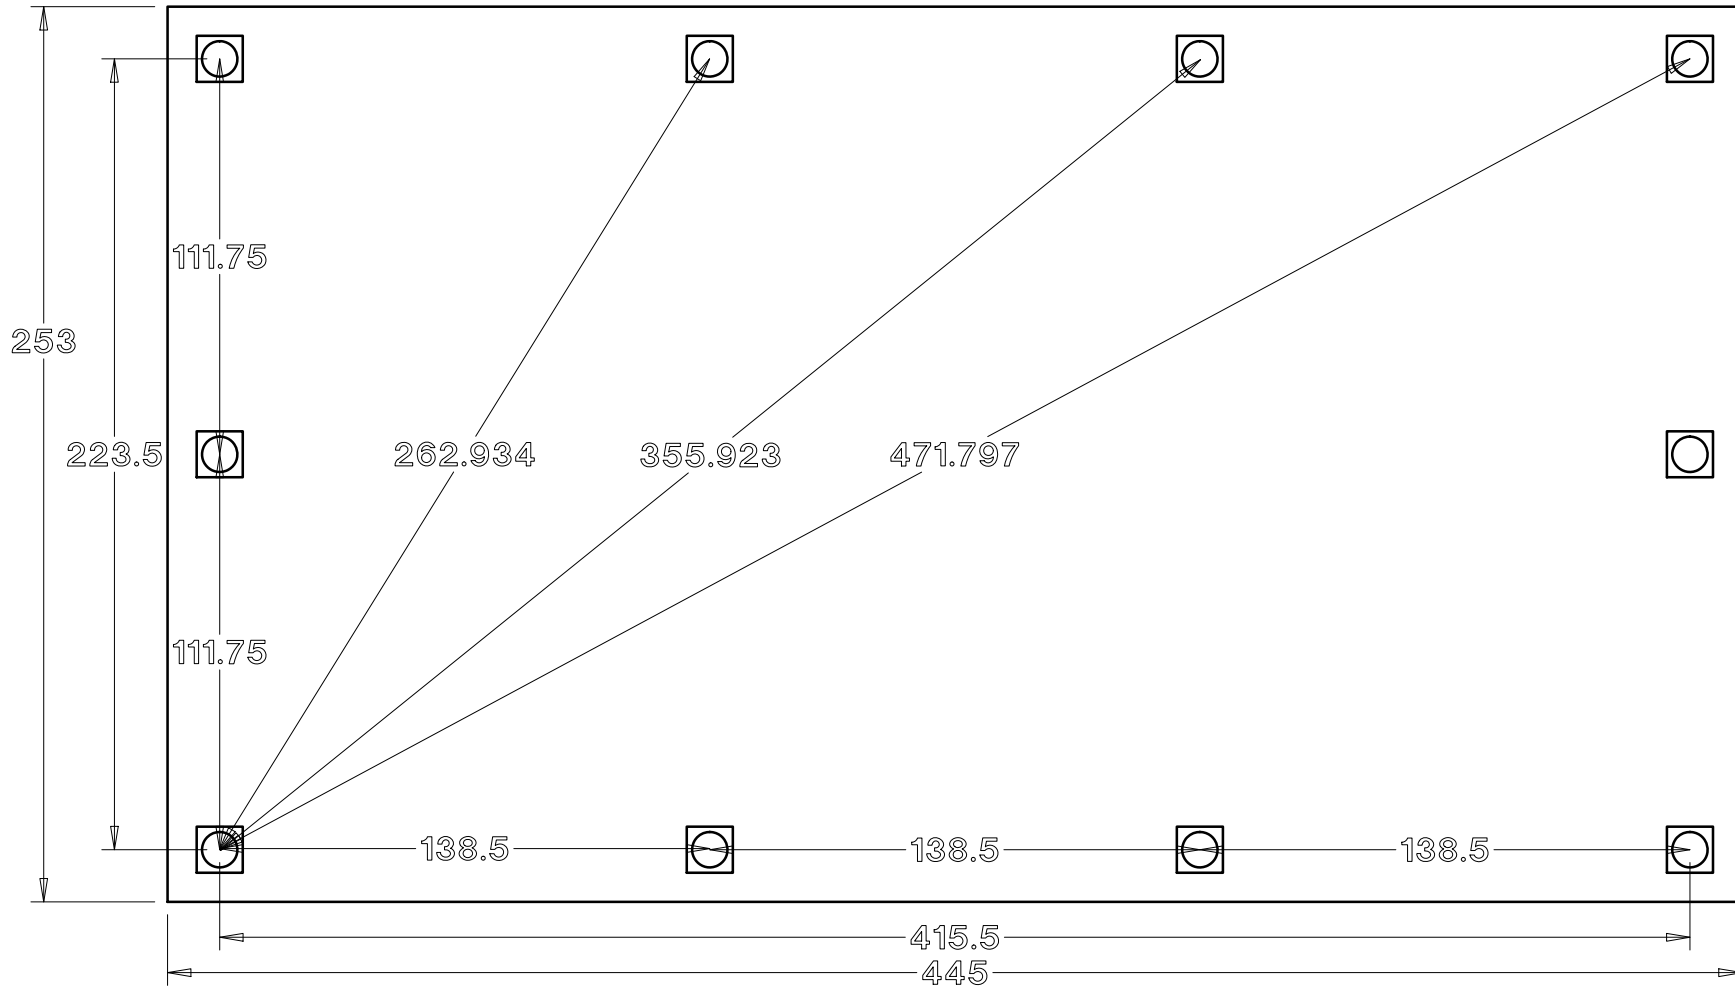

Baldwin Pergolas

20 x 36 Arched Pavilion