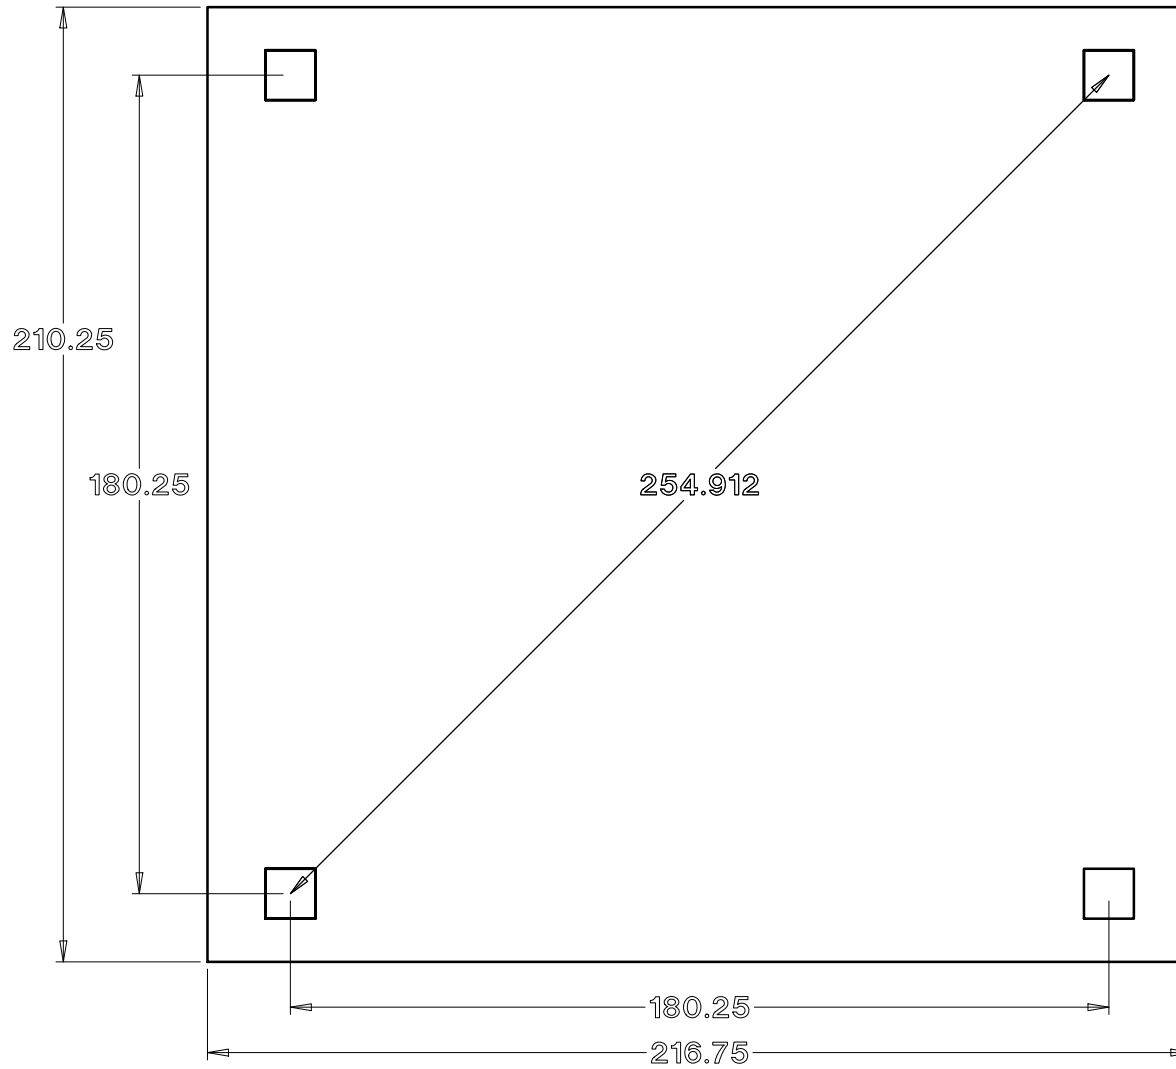

# Baldwin Pergolas

16 x 16 Gable Pavilion