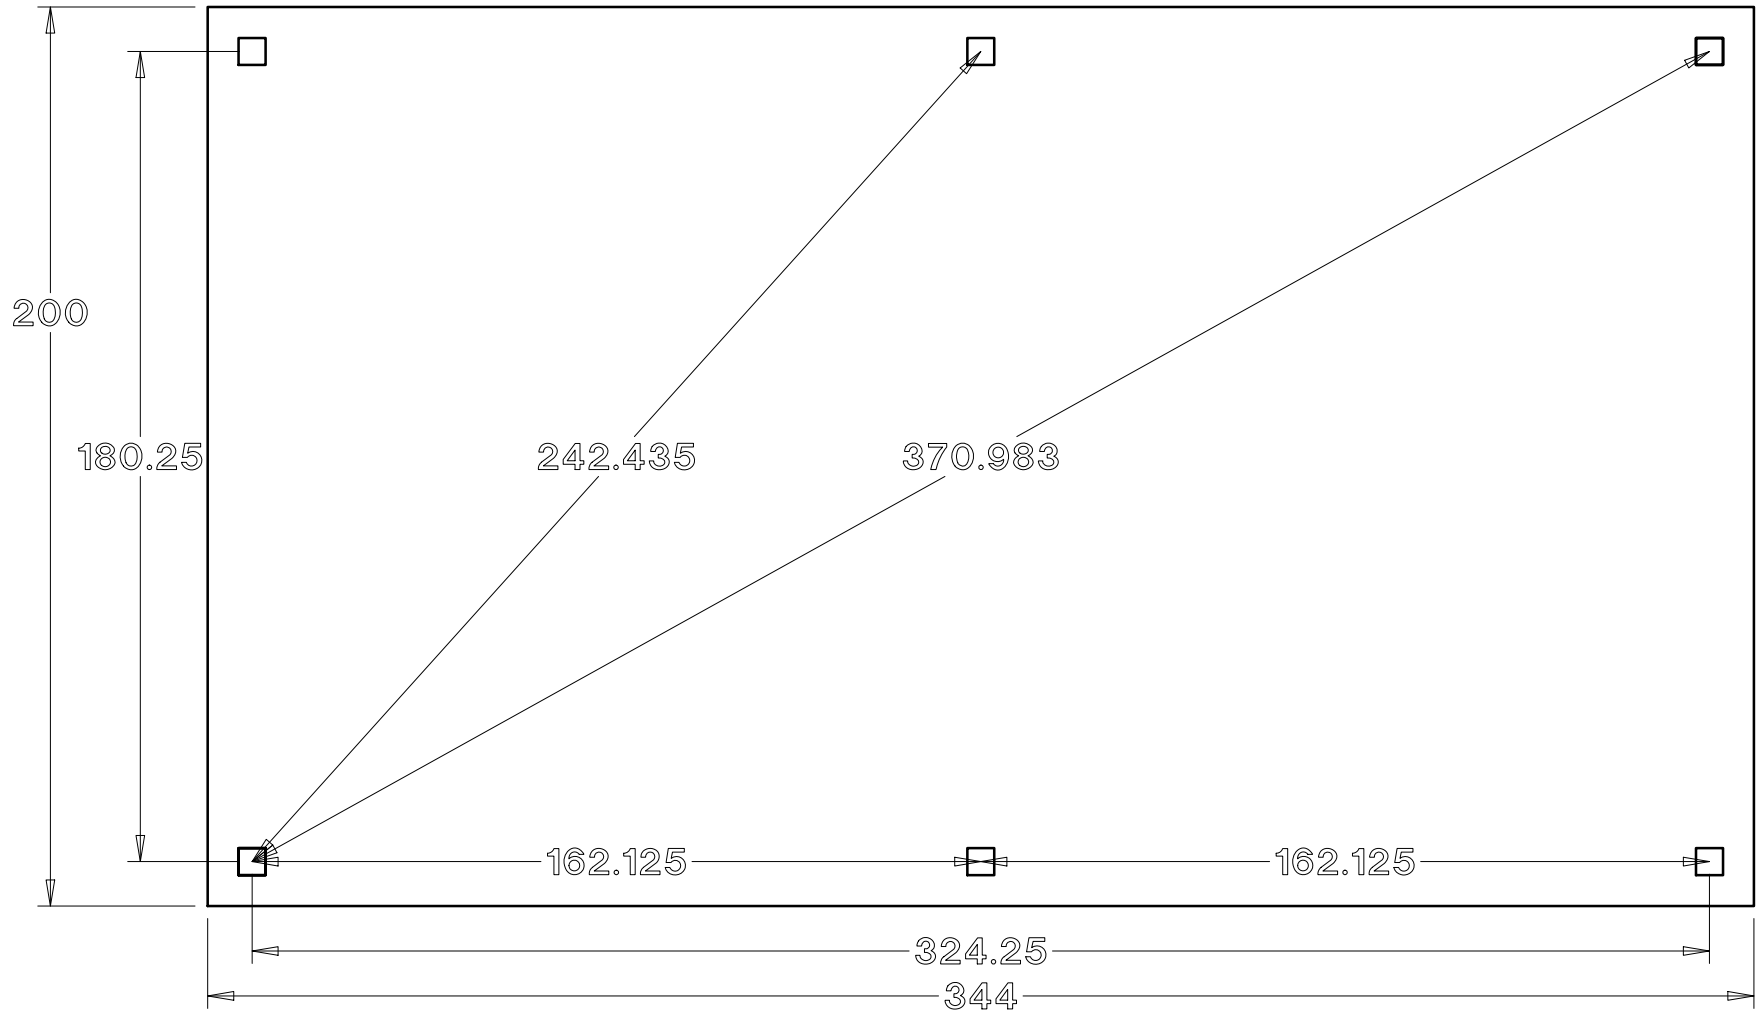

Baldwin Pergolas

16 x 28 Traditional Pavilion