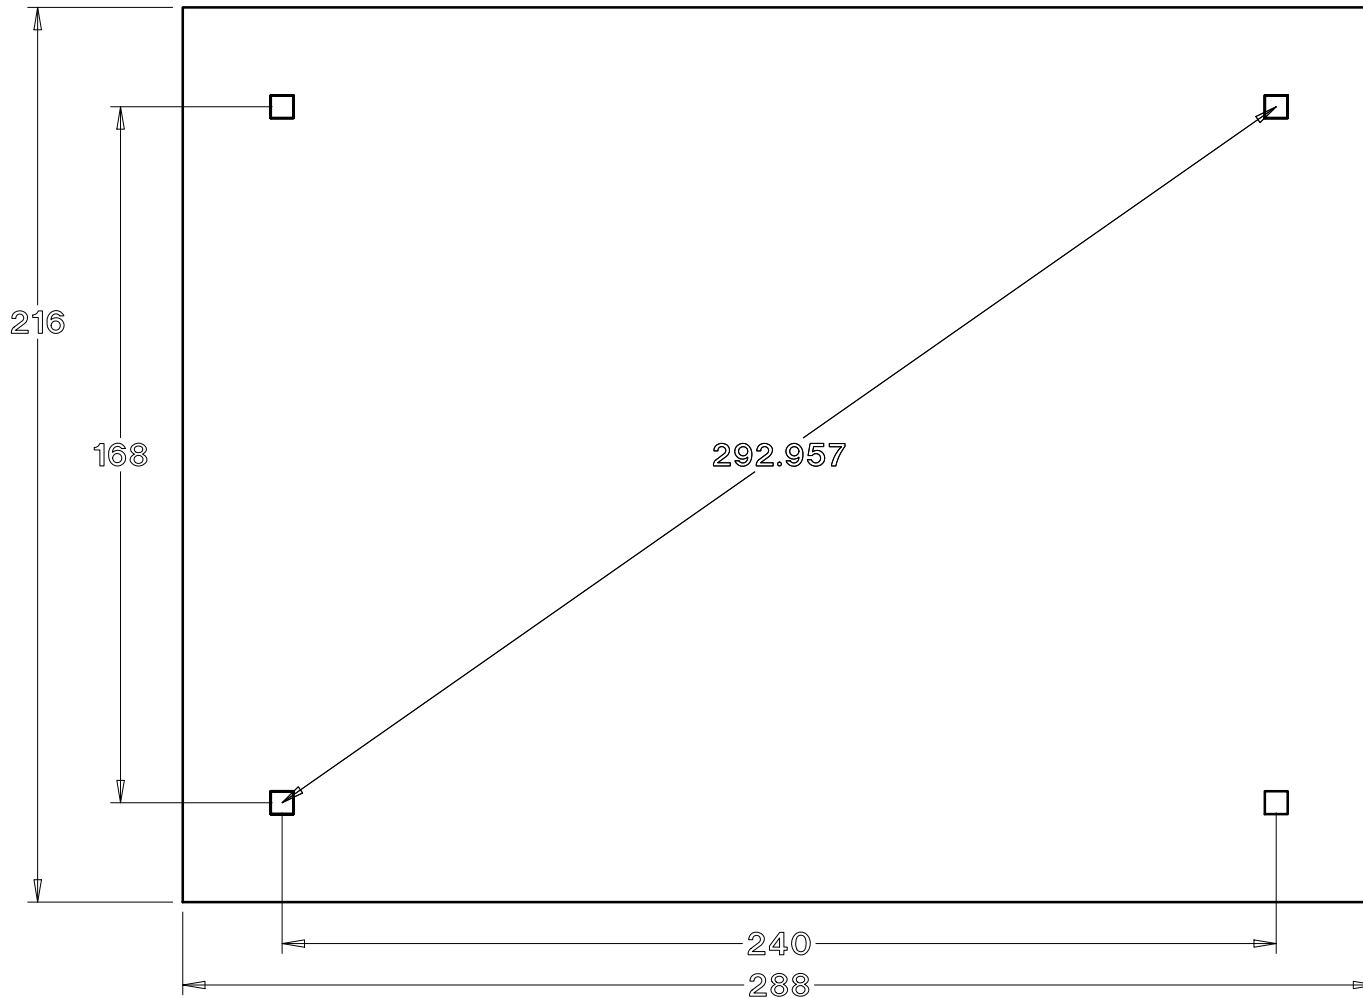

Baldwin Pergolas

18 x 24 Post and beam pergola