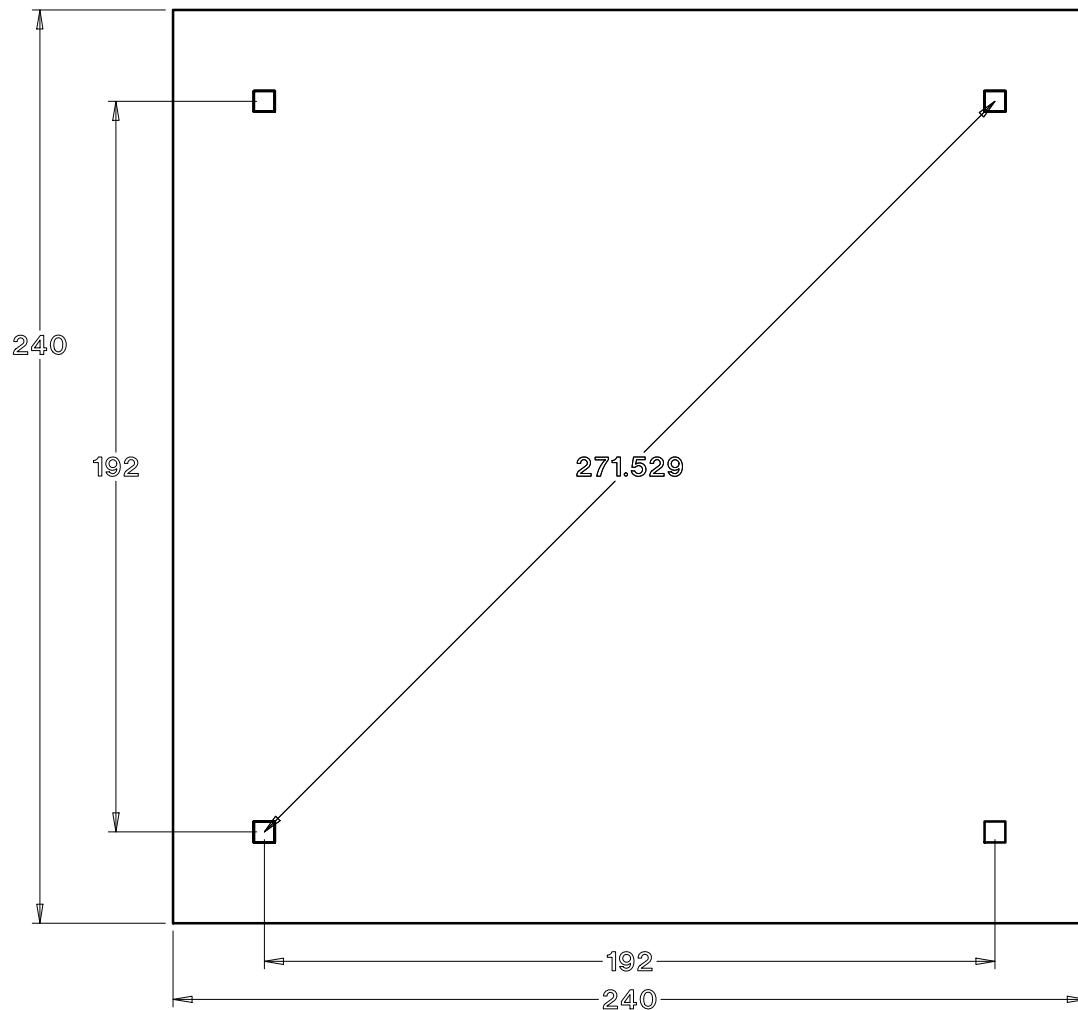

# Baldwin Pergolas

20 x 20 Post and beam pergola