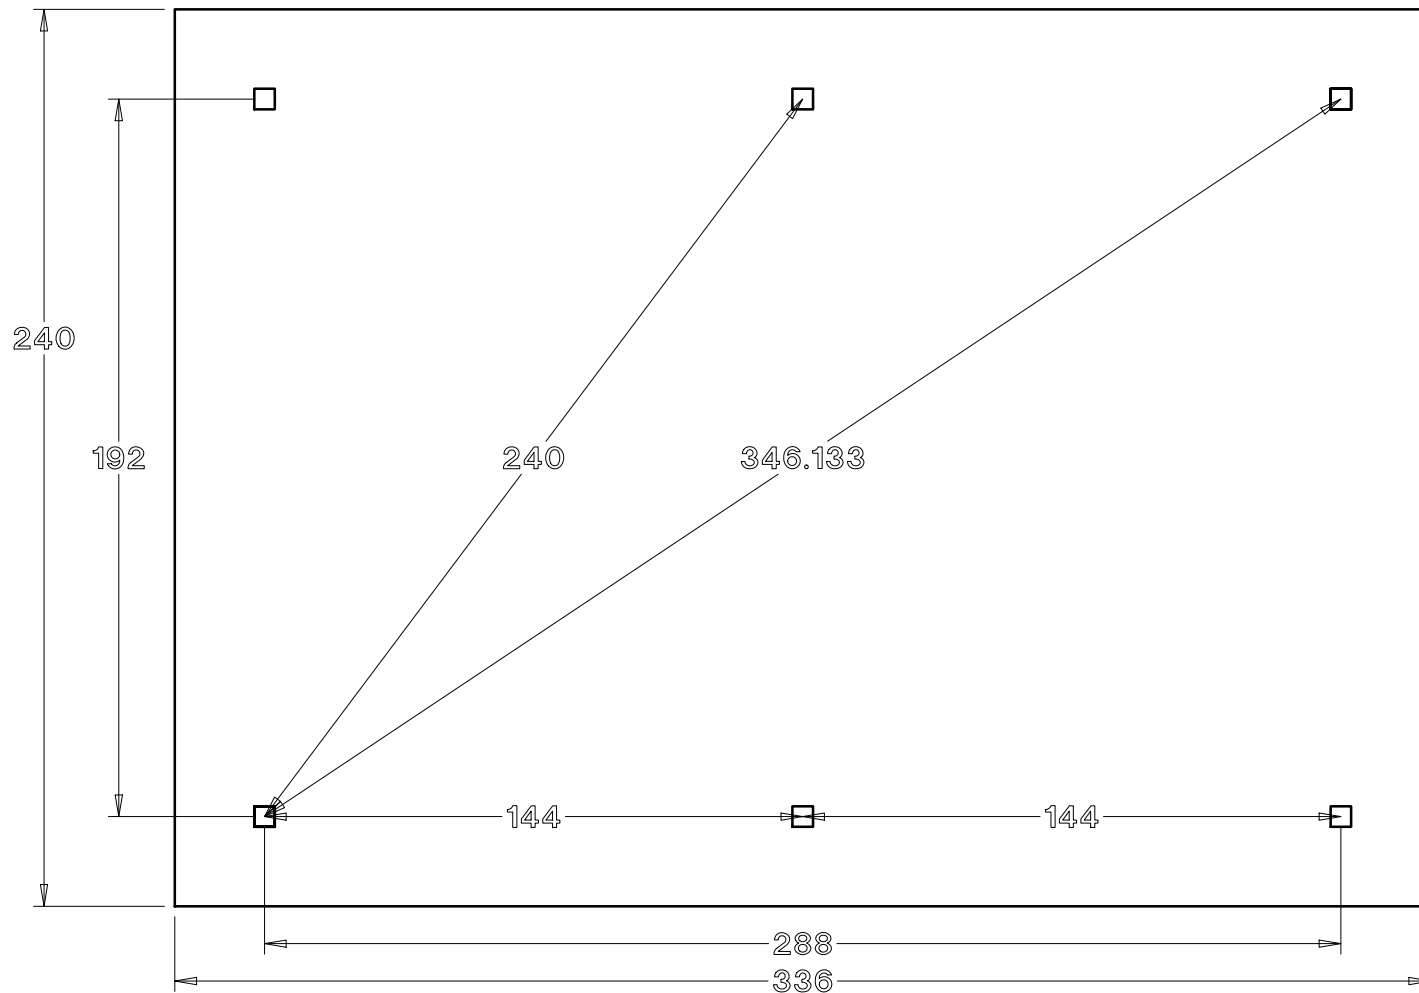

# Baldwin Pergolas

20 x 28 Post and beam pergola